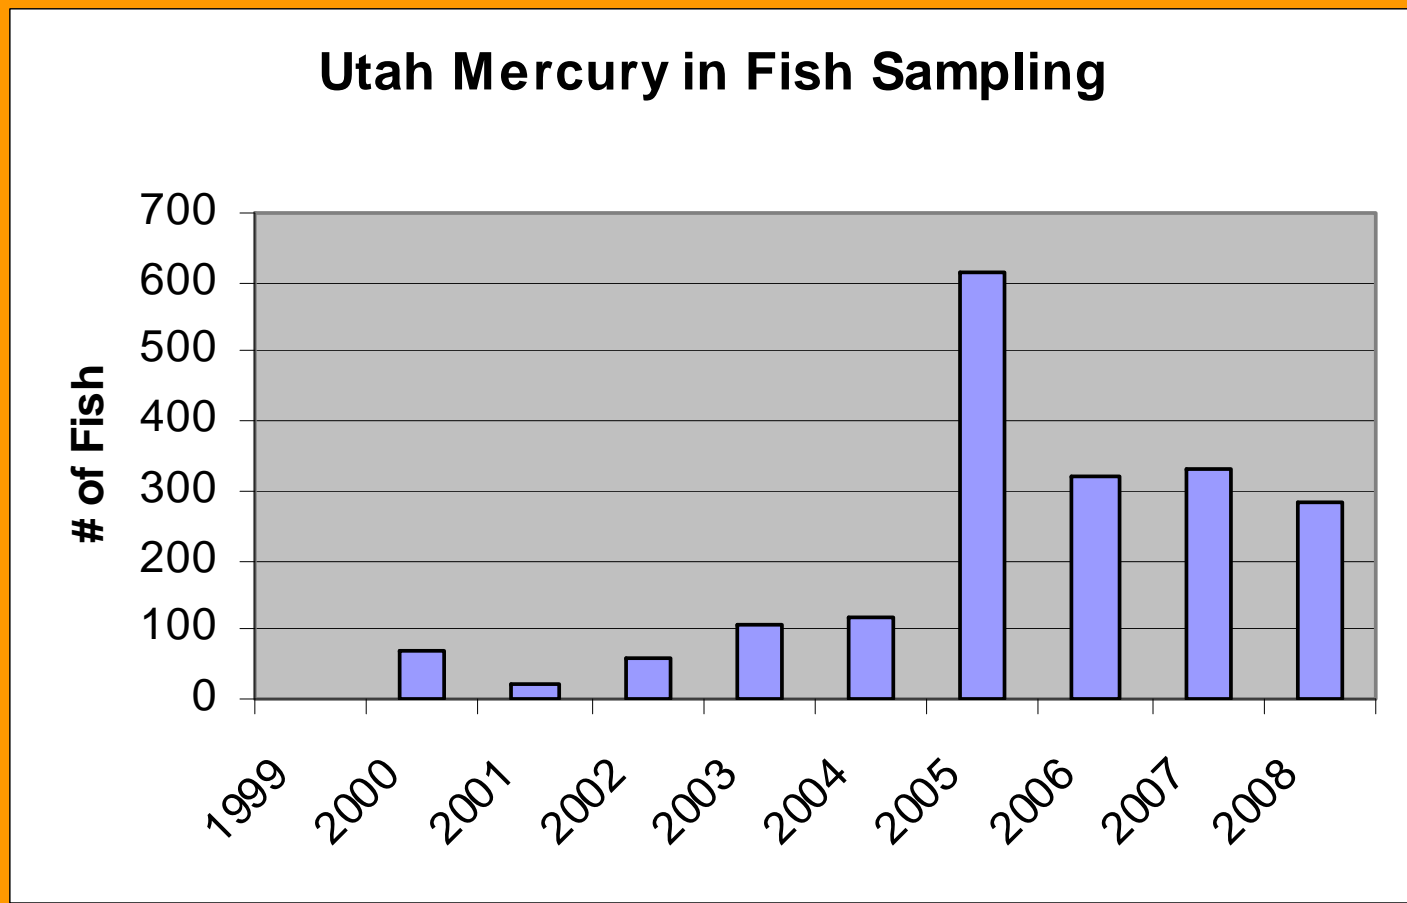

YEAR	FISH SAMPLED
1999	1
2000	67
2001	24
2002	60
2003	107
2004	115
2005	613
2006	320
2007	329
2008	285
TOTAL	1921

Total Fish Sampled = 1921 fish

Total Sites Visited = 285 sites

River Sites = 195 sites

Lake Sites = 90 sites

Summary

16 Locations

8 fish species

13 Do Not Eat locations

1 Do Not Eat Location